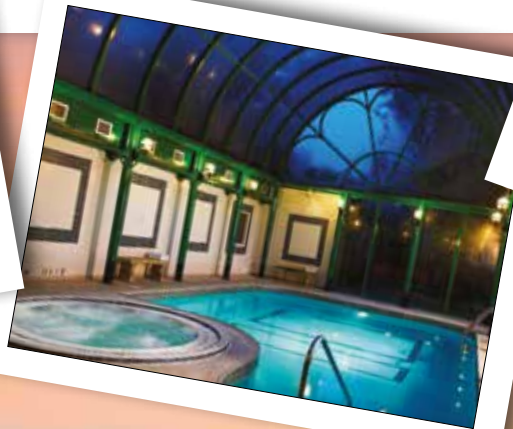

NORFOLK ROYALE HOTEL

Bournemouth

MASONIC WEEKENDS