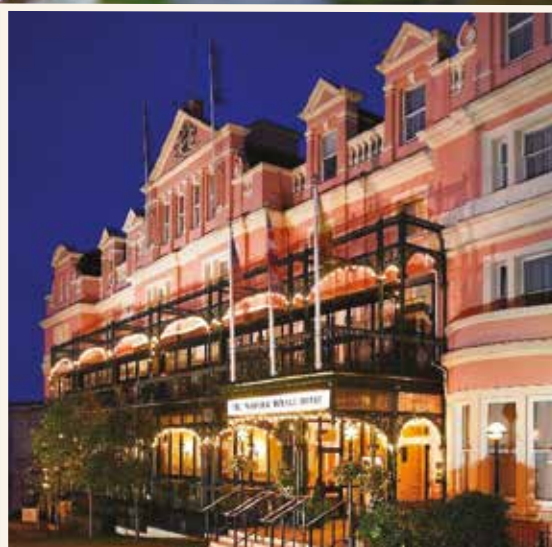

Perfect for your Masonic Lodge Meeting or Ladies Festival...

The Norfolk Royale Hotel is a 4 star hotel located right in the centre of Bournemouth. We have 95 well appointed, en suite bedrooms, as well as beautiful leisure facilities including a glass-domed heated pool, jacuzzi, steam room and sauna.

We have a wide range of function rooms which can accommodate up to 110 guests for dinner. We have a range of three packages to meet your requirements. However we can also tailor a day, night or whole weekend to your specific requirements.

To discuss your requirements in further detail,
please contact our dedicated events team on 01202 551521