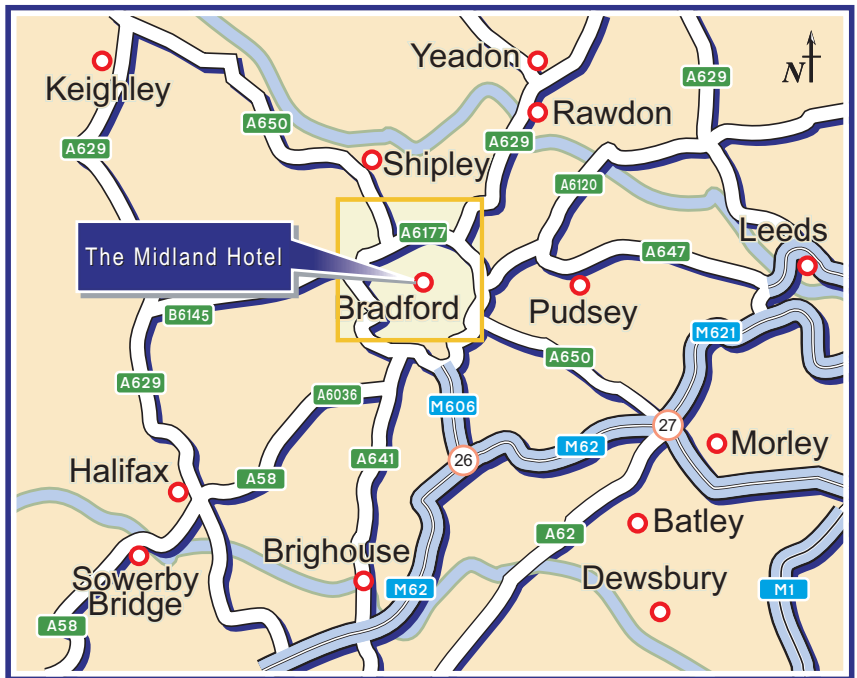

The Midland Hotel

The Midland Hotel
Forster Square
Bradford
BD1 4HU

Telephone: 01274 735735

Facsimile: 01274 720003

Email: info@midland-hotel-bradford.com