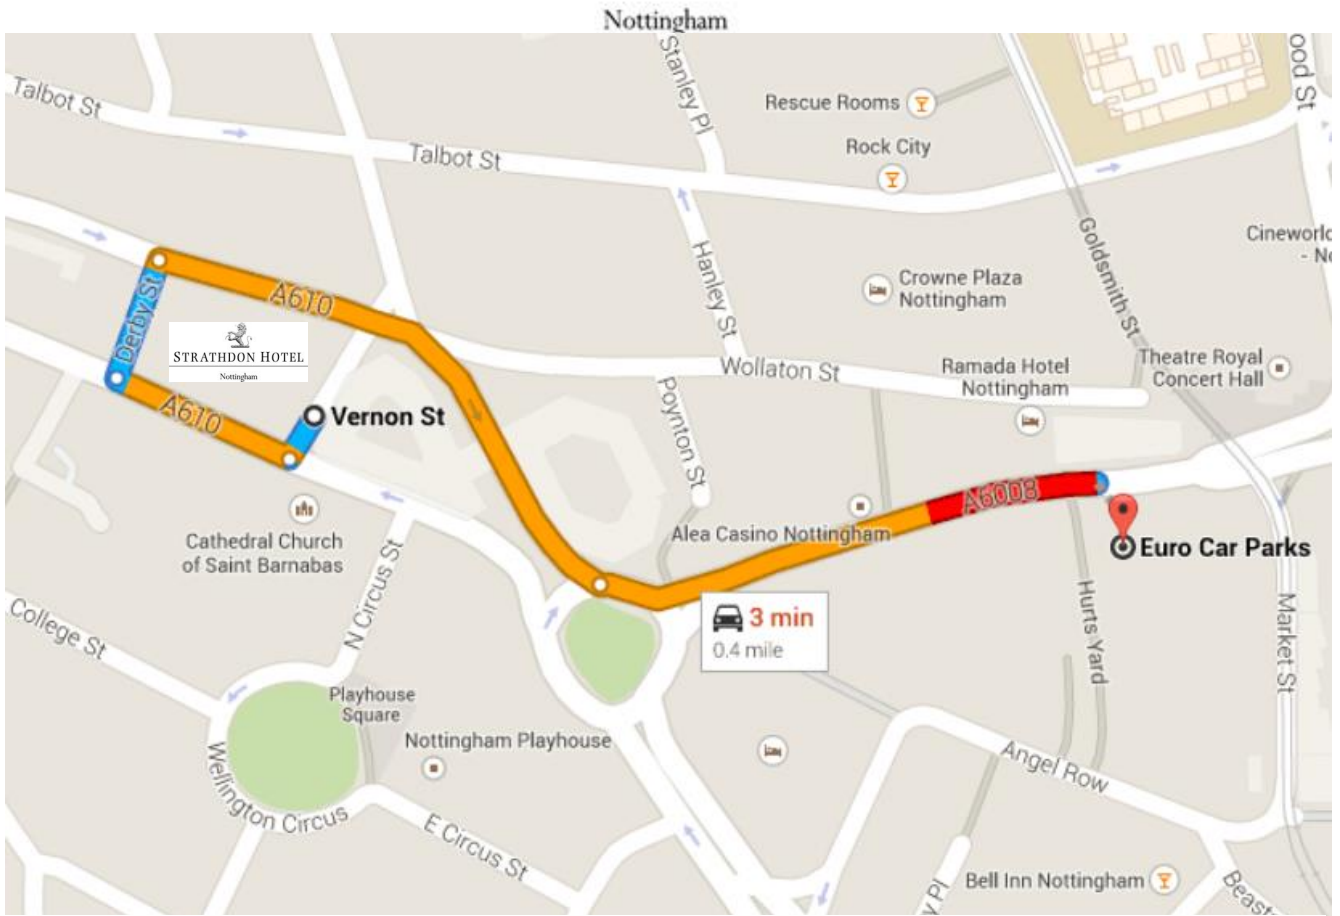

# STRATHDON HOTEL

## ○ Vernon St

Nottingham NG1 5FT, UK [STRATHDON HOTEL](#)  
Nottingham

1. Head southwest on Vernon St toward Derby Rd/A610

62 ft

2. Turn right onto Derby Rd/A610

243 ft

3. Turn right onto Derby St

164 ft

4. Turn right onto Wollaton St/A610

Continue to follow A610

0.1 mi

5. At the roundabout, take the 1st exit onto Upper Parliament St/A6008

Destination will be on the right

0.1 mi

## ◎ Euro Car Parks

57 Upper Parliament Street, Nottingham NG1 6LD, United Kingdom

TO GET THE DISCOUNT APPLIED TO YOUR VEHICLE PLEASE SEE A MEMBER OF THE RECEPTION TEAM TO VALIDATE YOUR REGISTRATION NUMBER.